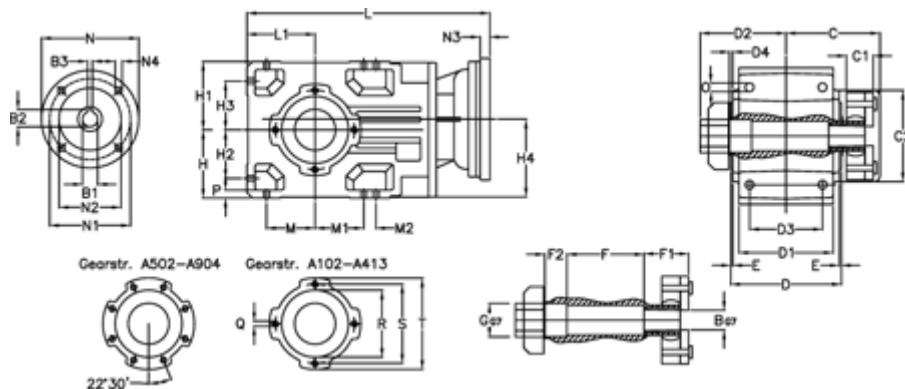

Article number: 296003502576345
 Description: Bevel helical gearbox
 A352QF35-25,7-P112B5

Measures

B = 35	D1 = 166	F2 = 53	L = 389.0	N3 = 4,5
B1 = 28	D2 = 80	G = 42	L1 = 100	N4 = M12x16
B2 = 31.3	D3 = 135	GA = 43	M = 73.0	O = 12.0
B3 = 8	d4 = 5.0	H = 100	M1 = 73.0	P = 11
C = 70.0	Description = A352 QF-xx P112 B5	H1 = 100	M2 = 11	Q = M10x17
C1 = 24	E = 3.5	H2 = 73.0	N = 250	R = 110
C2 = 90.0	F = 12.0	H3 = 73.0	N1 = 215	S = 130
D = 173	F1 = 48.0	H4 = 114.0	N2 = 180	T = 150